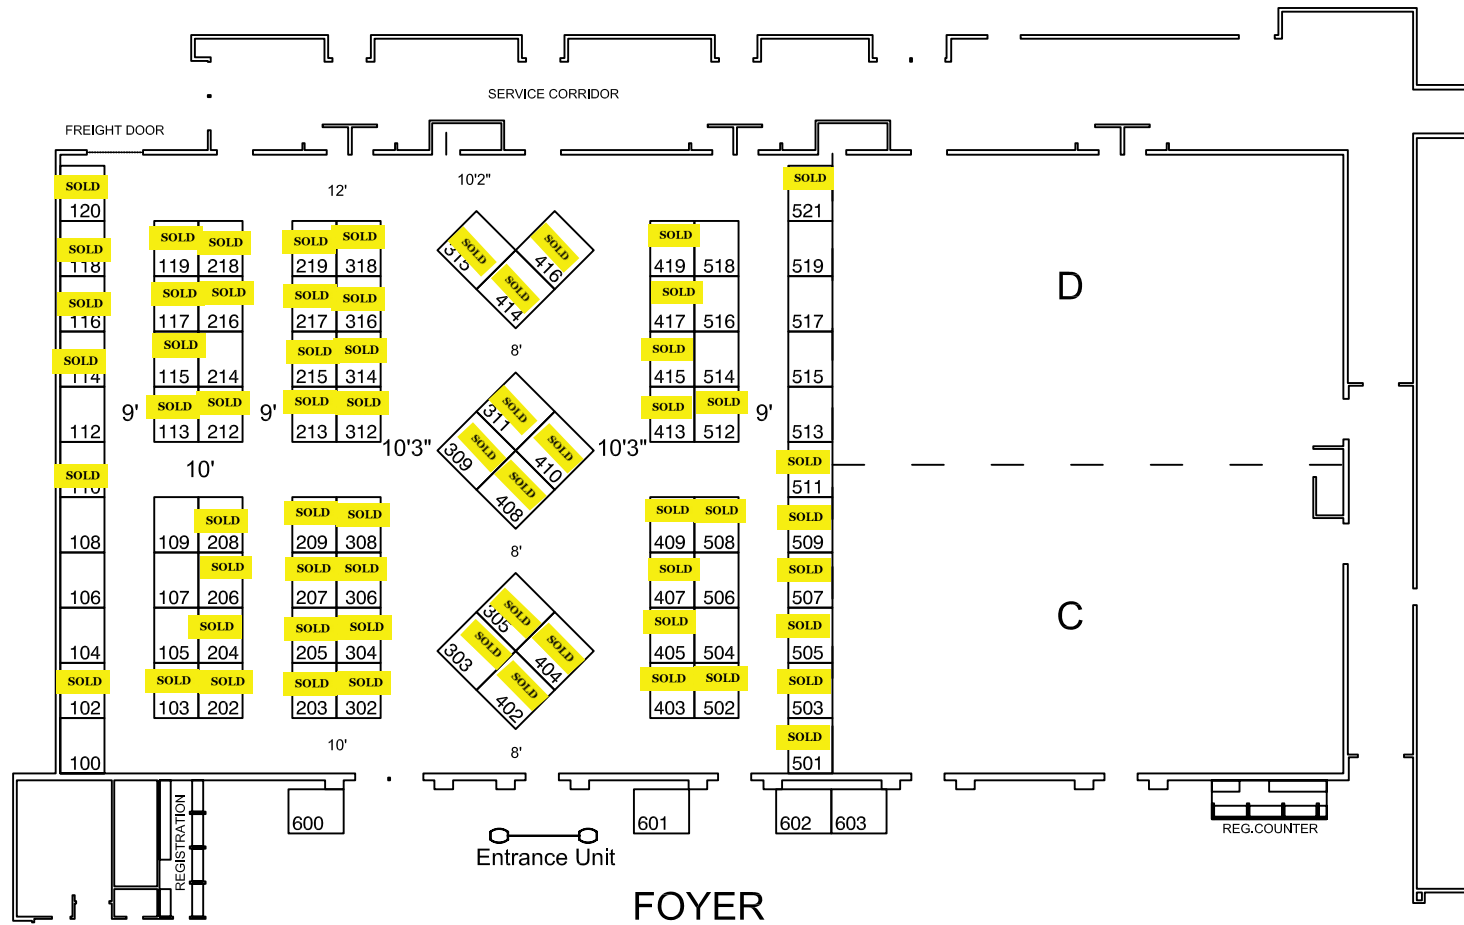

The center aisle booths consist of columns 302-318, 403-419 as well as the angled booths.

Florida Library Association

April 7-9, 2010

Dimension	Size	Qty	SqFt
8x10	80	81	6,480
10x10	100	11	1,100
Totals:		92	7,580

Rosen Plaza Grand Ballroom: A-B

1/16"=1'-0"