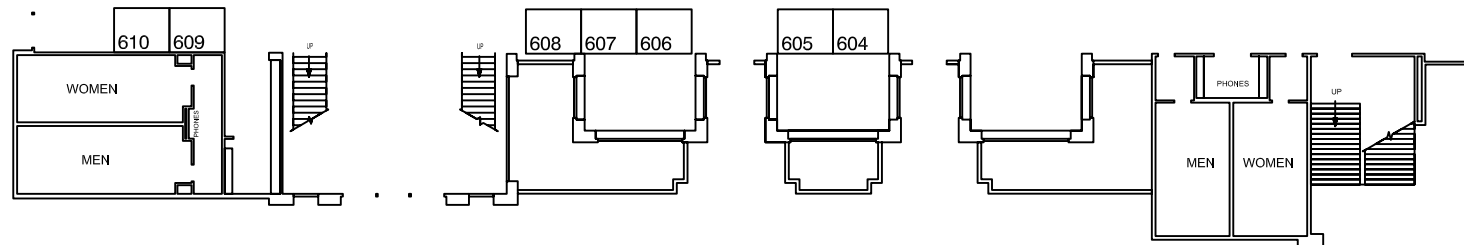

The center aisle booths consist of columns 302-318, 403-419 as well as the angled booths.

Florida Library Association

April 7-9, 2010

Dimension	Size	Qty	SqFt
8x10	80	81	6,480
10x10	100	11	1,100
Totals:		92	7,580

Rosen Plaza Grand Ballroom: A-B

1/16"=1'-0"